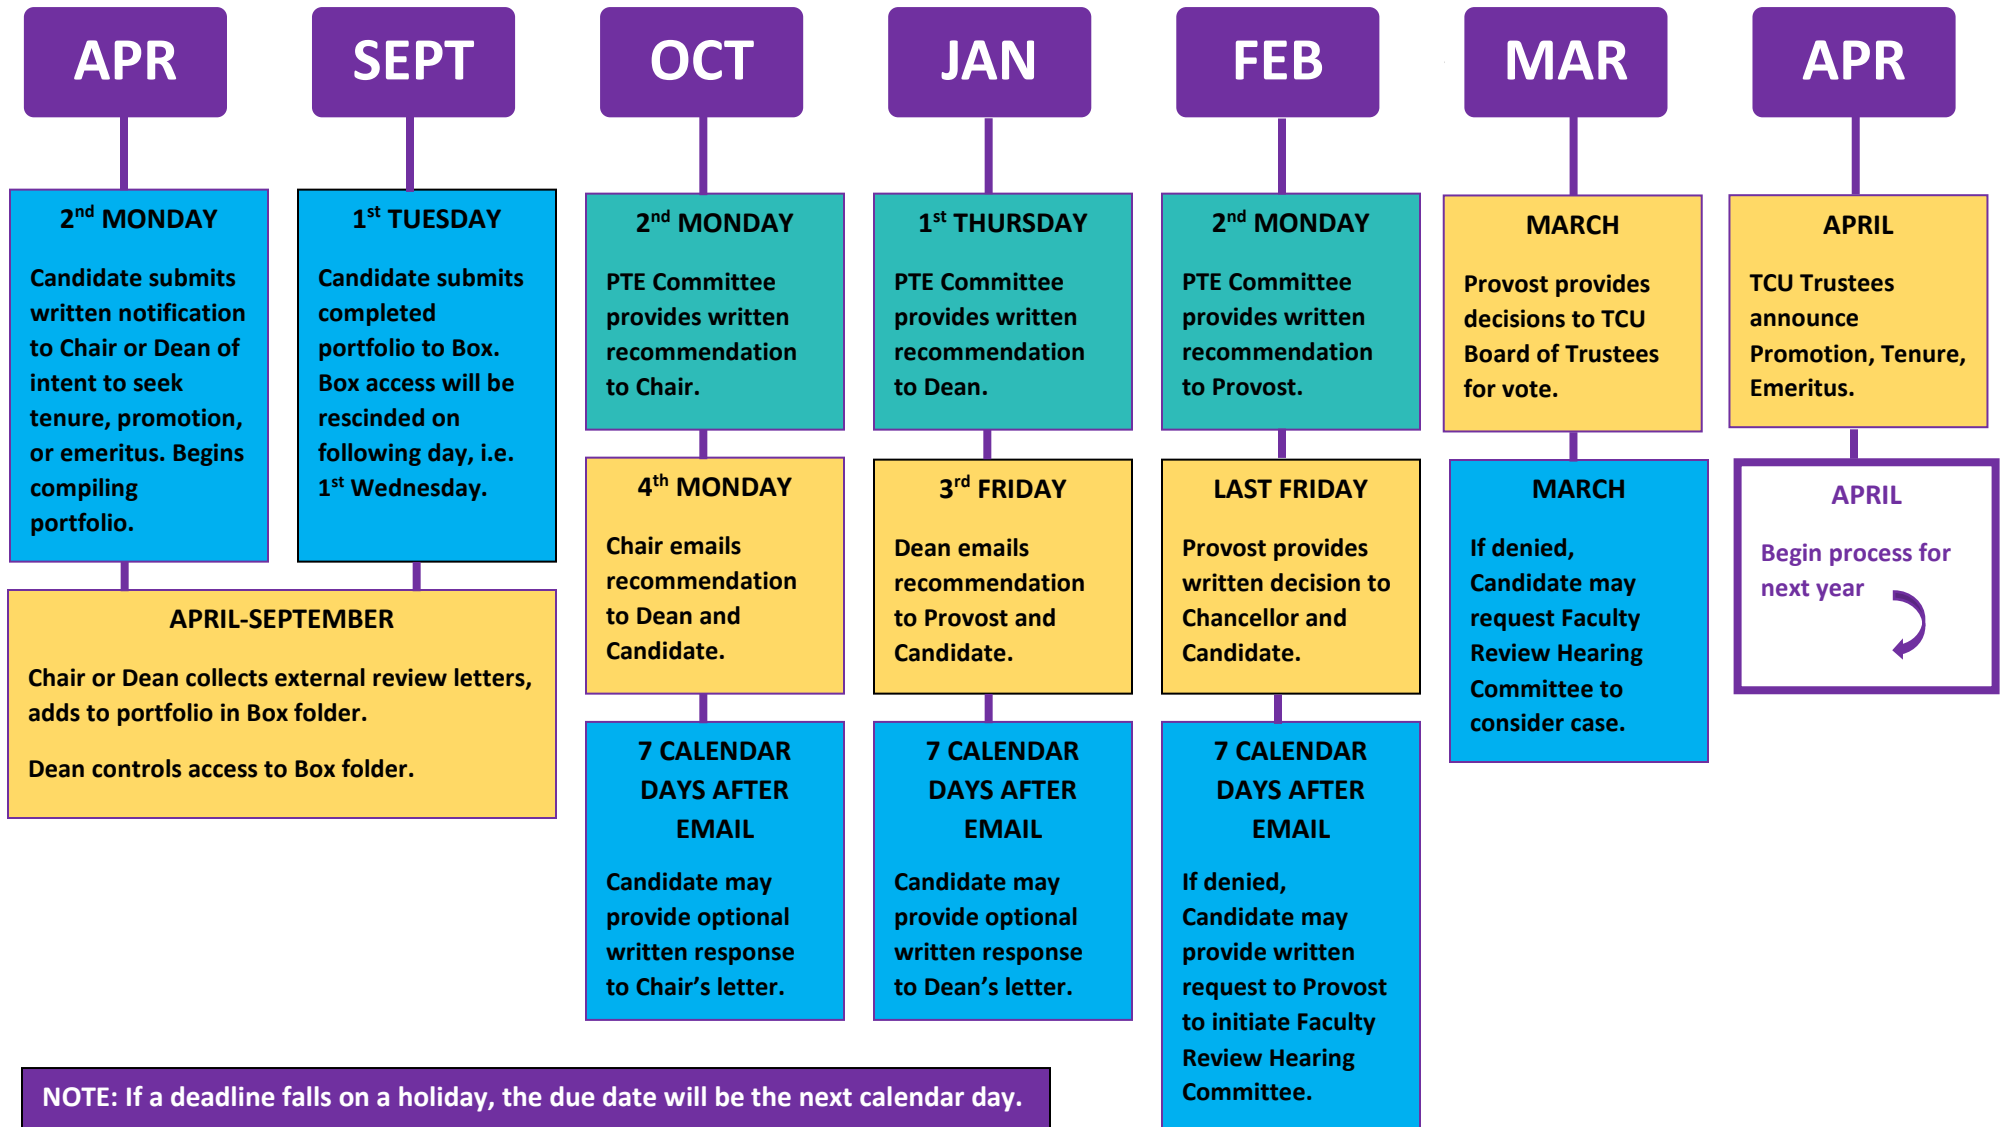

TIMELINE for Promotion, Tenure, Emeritus at TCU

■ FACULTY CANDIDATE

■ COMMITTEE

■ LEADERSHIP

NOTE: If a deadline falls on a holiday, the due date will be the next calendar day.